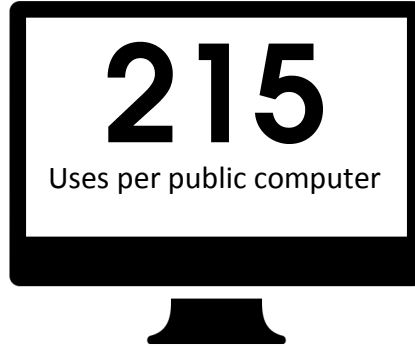

Abbotsford Public Library

2016 Year in Review

Visits

2,246

Library Users

City of Abbotsford 2016 population 2,310.

14,782

Visits

7 or 6

That's as if every library user went to the library 7 times!

That's as if every person living in Abbotsford visited 6 times!

215

Uses per public computer

3,438

Computer Uses

3,438

+ **13,307** Wifi Uses

16,745

Total Internet Uses!

Programs

110

Programs

2,019

Attendees